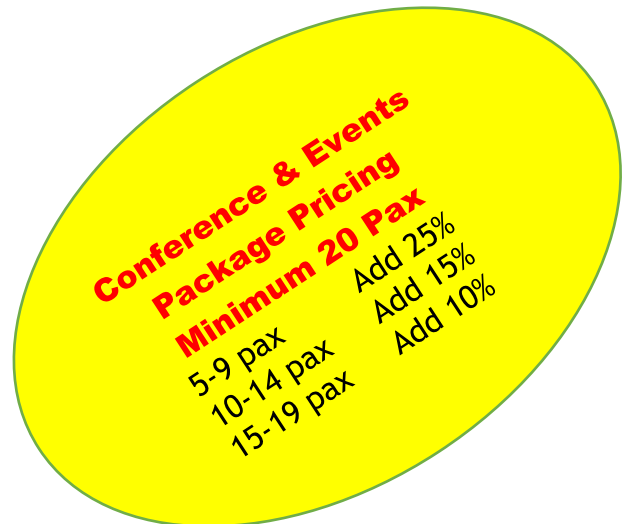

KENYA COMFORT HOTEL

MEETINGS & EVENTS PACKAGES SUMMARY IN KSHS

1) ROOM HIRE ONLY	HALF DAY	FULL DAY
Large Conference 7th Floor	20,000	30,000
Private Hall 7th Floor	5,000	10,000
Private Hall 1st Floor	1,000	5,000
2) BRIEF MEETINGS		
Two hours	1,250	
3) BREAKFAST MEETINGS		
Standard	1,250	
Superior	1,500	
4) HALF DAY CONFERENCES		
Value	2,500	
Standard	2,750	
Superior	3,000	
Executive	3,500	
5) FULL DAY CONFERENCES		
Value	2,750	
Standard	3,000	
Superior	3,250	
Executive	4,000	
6) LUNCH/DINNER/PARTY PACKAGES		
Standard	2,000	
Superior	2,500	
Executive	3,000	
Executive (2 beers/glass of wine)	3,500	
7) DRINKS PACKAGES		
Bucket to Beer	2,500	
Wine on Clock	5,500	
Party Animal	7,500	
Age to perfection	12,500	
Bubbles & more	15,000	
8) COCKTAIL PACKAGES		
With wine	2,250	
With wines & beers	2,500	
With beer & Local Spirits	3,000	
9) PHOTOSHOOT SESSION POOLSIDE		
7,500 OR 10,000		
10) HAPPY CHOMA CHALLENGE @	4,000pp	
11) FULL GOAT CHALLENGE		
Small (6 pax) 10kgs	22,500	
Medium (8 pax) 12kgs	30,000	
Large (12 pax) 15kgs	35,000	

*Corkage fee 1,000 per bottle

Located at the junction of Muindi Mbingu/Monrovia Streets opposite Jeevanjee Gardens

TEL: +254 737 777 777

Jan 2024